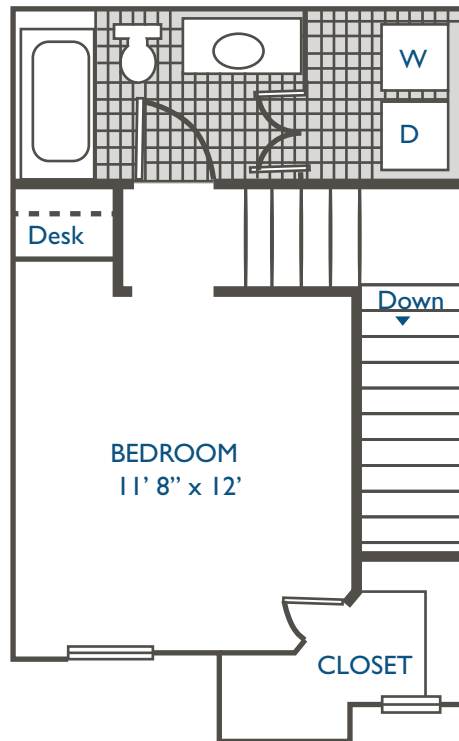

AI

First Level

Second Level

AI

ONE BEDROOM / ONE BATH
747 SQ. FT

INTERIOR FEATURES

Standard:

- Alarm System
- W/D Connection
- Private Patio/Balcony
- ADA Compliant
- Vaulted Ceilings