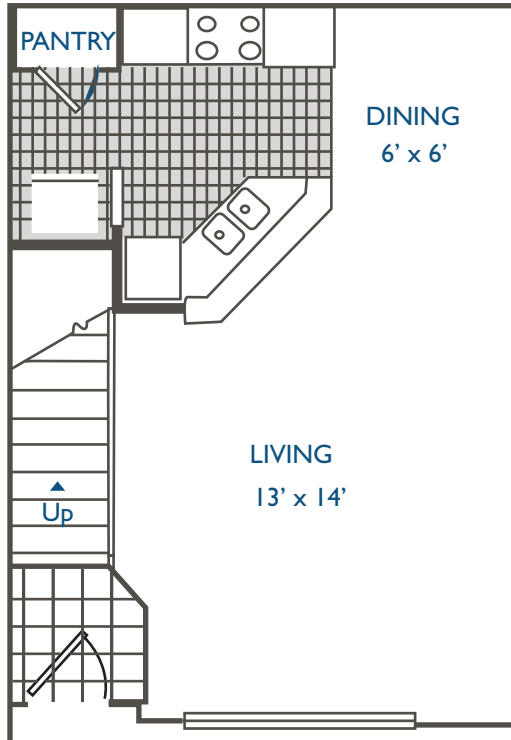

AI

First Level

Second Level

AI

ONE BEDROOM / ONE BATH
747 SQ. FT

INTERIOR FEATURES

Standard:

- Alarm System
- W/D Connection
- Private Patio/Balcony
- ADA Compliant
- Vaulted Ceilings